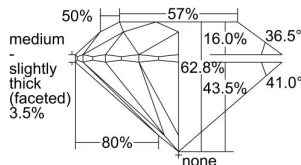

GIA®

FACSIMILE

GIA NATURAL DIAMOND DOSSIER®

June 12, 2024

GIA Report Number 5234315749

Shape and Cutting Style ..... Round Brilliant

Measurements ..... 5.91 - 5.95 x 3.73 mm

GRADING RESULTS

Carat Weight ..... 0.81 carat

Color Grade ..... D

Clarity Grade VS1

Cut Grade ..... Excellent

ADDITIONAL GRADING INFORMATION

Polish ..... Excellent

Symmetry ..... Excellent

Fluorescence ..... Very Strong Blue

Clarity Characteristics..... Crystal, Feather, Cloud, Pinpoint

Inspection(s): GIA 5234315749

GIA REPORT 5234315749

Verify this report at GIA.edu

PROPORTIONS

Profile to actual proportions