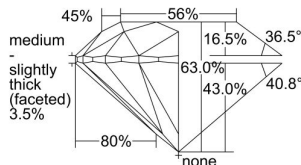

GIA®

FACSIMILE

GIA REPORT 5234304282

Verify this report at GIA.edu

GIA NATURAL DIAMOND DOSSIER®

May 31, 2024
GIA Report Number 5234304282
Shape and Cutting Style ..... Round Brilliant
Measurements ..... 5.62 - 5.66 x 3.55 mm

GRADING RESULTS

Carat Weight ..... 0.70 carat
Color Grade ..... E
Clarity Grade S11
Cut Grade ..... Excellent

ADDITIONAL GRADING INFORMATION

Polish ..... Excellent
Symmetry ..... Excellent
Fluorescence ..... Faint
Clarity Characteristics ..... Crystal, Cloud
Inscription(s): GIA 5234304282

PROPORTIONS

Profile to actual proportions