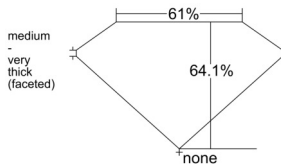

GIA®

FACSIMILE

GIA REPORT 3545522213

Verify this report at GIA.edu

GIA NATURAL DIAMOND DOSSIER®

January 28, 2026
GIA Report Number 3545522213
Shape and Cutting Style ..... Pear Brilliant
Measurements ..... 6.73 x 4.36 x 2.80 mm

GRADING RESULTS

Carat Weight ..... 0.50 carat
Color Grade ..... G
Clarity Grade VS1

ADDITIONAL GRADING INFORMATION

Polish ..... Excellent
Symmetry ..... Excellent
Fluorescence ..... Medium Blue
Clarity Characteristics..... Cloud, Pinpoint, Indented Natural
Inscription(s): GIA 3545522213

PROPORTIONS

Profile not to actual proportions

GRADING SCALES

GIA COLOR SCALE		GIA CLARITY SCALE			
COLORLESS	D	VERY VERY SLIGHTLY INCLUDED	FLAWLESS		
	E		INTERNALLY FLAWLESS		
	F	VERY SLIGHTLY INCLUDED	VVS₁		
	G		VVS₂		
	H		VS₁		
	NEAR COLORLESS	I	SLIGHTLY INCLUDED	VS₂	
		J		SI₁	
		FAINT	K	INCLUDED	SI₂
			L		I₁
			M		I₂
VERT LIGHT	N	LIGHT	I₃		
	O				
	P				
	Q				
	R