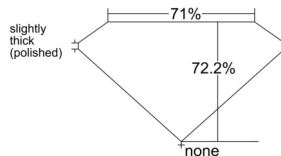

GIA®

FACSIMILE

GIA REPORT 3525850700

Verify this report at GIA.edu

GIA NATURAL DIAMOND DOSSIER®

July 19, 2025
GIA Report Number 3525850700
Shape and Cutting Style ..... Square Modified Brilliant
Measurements ..... 5.08 x 5.06 x 3.66 mm

GRADING RESULTS

Carat Weight ..... 0.80 carat
Color Grade ..... F
Clarity Grade S11

ADDITIONAL GRADING INFORMATION

Polish ..... Excellent
Symmetry ..... Very Good
Fluorescence ..... None
Clarity Characteristics..... Cloud, Crystal, Feather
Inscription(s): GIA 3525850700

PROPORTIONS

Profile not to actual proportions

GRADING SCALES

GIA COLOR SCALE		GIA CLARITY SCALE			
COLORLESS	D	VERY VERY SLIGHTLY INCLUDED	FLAWLESS		
	E		INTERNALLY FLAWLESS		
	F	VERY SLIGHTLY INCLUDED	VVS₁		
	G		VVS₂		
	H		VS₁		
	NEAR COLORLESS	I	SLIGHTLY INCLUDED	VS₂	
		J		S1₁	
		FAINT	K	INCLUDED	S1₂
			L		I₁
			M		I₂
VERT LIGHT	N	LIGHT	I₃		
	O				
	P				
	Q				
	R