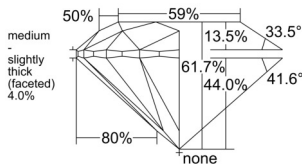

GIA®

FACSIMILE

GIA REPORT 3515082439

Verify this report at GIA.edu

GIA NATURAL DIAMOND DOSSIER®

December 27, 2024
GIA Report Number 3515082439
Shape and Cutting Style ..... Round Brilliant
Measurements ..... 4.88 - 4.89 x 3.01 mm

GRADING RESULTS

Carat Weight ..... 0.44 carat
Color Grade ..... E
Clarity Grade SI2
Cut Grade ..... Excellent

ADDITIONAL GRADING INFORMATION

Polish ..... Excellent
Symmetry ..... Excellent
Fluorescence ..... None
Clarity Characteristics..... Crystal, Feather, Cloud
Inspection(s): GIA 3515082439

PROPORTIONS

Profile to actual proportions