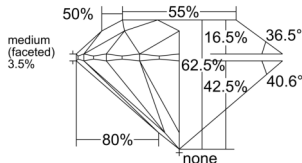

GIA®

FACSIMILE

GIA REPORT 3515082336

Verify this report at GIA.edu

GIA NATURAL DIAMOND DOSSIER®

December 26, 2024
GIA Report Number 3515082336
Shape and Cutting Style ..... Round Brilliant
Measurements ..... 4.42 - 4.43 x 2.76 mm

GRADING RESULTS

Carat Weight ..... 0.33 carat
Color Grade ..... E
Clarity Grade S11
Cut Grade ..... Excellent

ADDITIONAL GRADING INFORMATION

Polish ..... Very Good
Symmetry ..... Excellent
Fluorescence ..... None
Clarity Characteristics ..... Cloud, Feather
Inscription(s): GIA 3515082336

PROPORTIONS

Profile to actual proportions

GRADING SCALES

GIA COLOR SCALE

COLORED	D
	E
	F
	G
	H
	I
	J
NEAR COLORLESS	K
	L
Faint	M
	N
	O
	P
	Q
	R
	S
	T
	U
	V
	W
	X
	Y
Light	Z

GIA CLARITY SCALE

GIA CUT SCALE

EXCELLENT
VERY GOOD
GOOD
FAIR
POOR