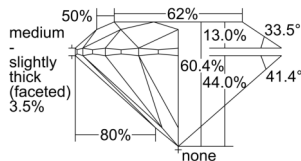

GIA®

FACSIMILE

GIA REPORT 3505790847

Verify this report at GIA.edu

GIA NATURAL DIAMOND DOSSIER®

November 05, 2024
GIA Report Number 3505790847
Shape and Cutting Style ..... Round Brilliant
Measurements ..... 4.33 - 4.36 x 2.62 mm

GRADING RESULTS

Carat Weight ..... 0.30 carat
Color Grade ..... D
Clarity Grade VVS1
Cut Grade ..... Excellent

ADDITIONAL GRADING INFORMATION

Polish ..... Excellent
Symmetry ..... Excellent
Fluorescence ..... Medium Blue
Clarity Characteristics ..... Pinpoint
Inscription(s): GIA 3505790847

PROPORTIONS

Profile to actual proportions

GRADING SCALES

GIA COLOR SCALE	GIA CLARITY SCALE	GIA CUT SCALE
D	FLAWLESS	EXCELLENT
E	FLAWLESS	
F	INTERNALLY FLAWLESS	VERY GOOD
G	FLAWLESS	
H	VVS₁	GOOD
I	VVS₂	
J	VS₁	FAIR
K	VS₂	
L	SI₁	POOR
M	SI₂	
N	I₁	
O	I₂	
P	I₃	
Q		
R		
S		
T		
U		
V		
W		
X		
Y		
Z