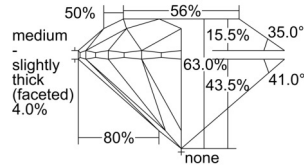

GIA®

FACSIMILE

GIA REPORT 3505372137

Verify this report at GIA.edu

GIA NATURAL DIAMOND DOSSIER®

September 09, 2024
GIA Report Number 3505372137
Shape and Cutting Style ..... Round Brilliant
Measurements ..... 5.35 - 5.38 x 3.38 mm

GRADING RESULTS

Carat Weight ..... 0.60 carat
Color Grade ..... F
Clarity Grade VVS2
Cut Grade ..... Excellent

ADDITIONAL GRADING INFORMATION

Polish ..... Excellent
Symmetry ..... Very Good
Fluorescence ..... Strong Blue
Clarity Characteristics..... Pinpoint, Cloud, Indented Natural
Inscription(s): GIA 3505372137

PROPORTIONS

Profile to actual proportions

GRADING SCALES

GIA COLOR SCALE	GIA CLARITY SCALE	GIA CUT SCALE
COLOURLESS	FLAWLESS	EXCELLENT
D	INTERNALLY FLAWLESS	
E	VVS₁	VERY GOOD
F		
G	VVS₂	
H	VS₁	GOOD
I		
J	VS₂	
K	SI₁	FAIR
L		
M	SI₂	
N	I₁	POOR
O		
P	I₂	
Q	I₃	
R		
S		
T		
U		
V		
W		
X		
Y		
Z