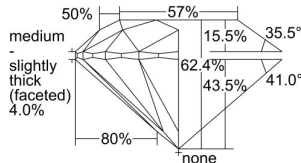

GIA®

FACSIMILE

GIA REPORT 3495214745

Verify this report at GIA.edu

GIA NATURAL DIAMOND DOSSIER®

April 30, 2024
GIA Report Number 3495214745
Shape and Cutting Style ..... Round Brilliant
Measurements ..... 4.49 - 4.52 x 2.81 mm

GRADING RESULTS

Carat Weight ..... 0.35 carat
Color Grade I
Clarity Grade VS2
Cut Grade ..... Excellent

ADDITIONAL GRADING INFORMATION

Polish ..... Excellent
Symmetry ..... Excellent
Fluorescence ..... Strong Blue
Clarity Characteristics ..... Cloud, Crystal
Inscription(s): GIA 3495214745

PROPORTIONS

Profile to actual proportions

GRADING SCALES

GIA COLOR SCALE	GIA CLARITY SCALE	GIA CUT SCALE	
D	FLAWLESS	EXCELLENT	
E	INTERNALLY FLAWLESS		
F		VVS₁	VERY GOOD
G	VVS₂		
H	VS₁	GOOD	
I	VS₂		
J	SI₁	FAIR	
K	SI₂		
L	I₁	POOR	
M	I₂		
N	I₃		
O			
P			
Q			
R			
S			
T			
U			
V			
W			
X			
Y			
Z