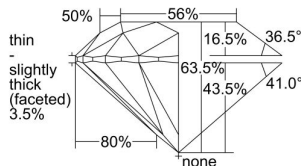

GIA®

FACSIMILE

GIA REPORT 3495213635

Verify this report at GIA.edu

GIA NATURAL DIAMOND DOSSIER®

April 30, 2024
GIA Report Number 3495213635
Shape and Cutting Style ..... Round Brilliant
Measurements ..... 4.64 - 4.70 x 2.97 mm

GRADING RESULTS

Carat Weight ..... 0.40 carat
Color Grade ..... D
Clarity Grade VS1
Cut Grade ..... Excellent

ADDITIONAL GRADING INFORMATION

Polish ..... Excellent
Symmetry ..... Very Good
Fluorescence ..... None
Clarity Characteristics..Crystal, Cloud, Pinpoint, Indented Natural
Inspection(s): GIA 3495213635

PROPORTIONS

Profile to actual proportions

GRADING SCALES

GIA COLOR SCALE	GIA CLARITY SCALE	GIA CUT SCALE
COLOURLESS	FLAWLESS	EXCELLENT
D	INTERNALLY FLAWLESS	
E	VVS₁	VERY GOOD
F		
G	VS₁	GOOD
H		
I	SI₁	FAIR
J		
K	I₁	POOR
L		
M	I₂	
N		
O	I₃	
P		
Q		
R		
S		
T		
U		
V		
W		
X		
Y		
Z