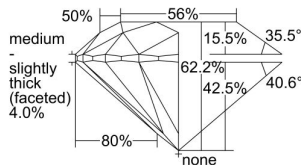

GIA®

FACSIMILE

GIA REPORT 3495159848

Verify this report at GIA.edu

GIA NATURAL DIAMOND DOSSIER®

April 25, 2024
GIA Report Number 3495159848
Shape and Cutting Style ..... Round Brilliant
Measurements ..... 4.45 - 4.48 x 2.78 mm

GRADING RESULTS

Carat Weight ..... 0.34 carat
Color Grade ..... D
Clarity Grade VS1
Cut Grade ..... Excellent

ADDITIONAL GRADING INFORMATION

Polish ..... Excellent
Symmetry ..... Excellent
Fluorescence ..... None
Clarity Characteristics..... Crystal, Cloud, Needle, Pinpoint
Inspection(s): GIA 3495159848

PROPORTIONS

Profile to actual proportions