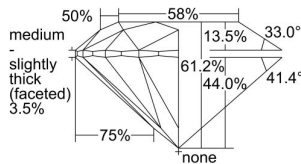

GIA®

FACSIMILE

GIA REPORT 3495085430

Verify this report at GIA.edu

GIA NATURAL DIAMOND DOSSIER®

April 15, 2024
GIA Report Number 3495085430
Shape and Cutting Style ..... Round Brilliant
Measurements ..... 4.38 - 4.41 x 2.69 mm

GRADING RESULTS

Carat Weight ..... 0.31 carat
Color Grade ..... E
Clarity Grade VS1
Cut Grade ..... Excellent

ADDITIONAL GRADING INFORMATION

Polish ..... Excellent
Symmetry ..... Excellent
Fluorescence ..... None
Clarity Characteristics..... Cloud, Pinpoint, Indented Natural
Inspection(s): GIA 3495085430

PROPORTIONS

Profile to actual proportions

GRADING SCALES

GIA COLOR SCALE	GIA CLARITY SCALE	GIA CUT SCALE	
D	FLAWLESS	EXCELLENT	
E	INTERNALLY FLAWLESS		
F		VVS₁	VERY GOOD
G	VVS₂		
H	VS₁	GOOD	
I	VS₂		
J	SI₁	FAIR	
K	SI₂		
L	I₁	POOR	
M			
N			
O	I₂		
P			
Q	I₃		
R			
S			
T			
U			
V			
W			
X			
Y			
Z