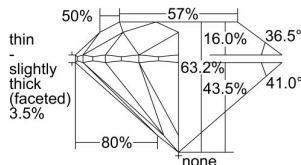

GIA®

FACSIMILE

GIA REPORT 3495077265

Verify this report at GIA.edu

GIA NATURAL DIAMOND DOSSIER®

April 23, 2024
GIA Report Number 3495077265
Shape and Cutting Style ..... Round Brilliant
Measurements ..... 5.87 - 5.91 x 3.72 mm

GRADING RESULTS

Carat Weight ..... 0.80 carat
Color Grade ..... G
Clarity Grade VS2
Cut Grade ..... Excellent

ADDITIONAL GRADING INFORMATION

Polish ..... Excellent
Symmetry ..... Excellent
Fluorescence ..... None
Clarity Characteristics..... Cloud, Crystal, Indented Natural
Inspection(s): GIA 3495077265

PROPORTIONS

Profile to actual proportions