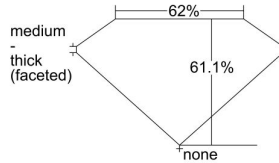

GIA®

FACSIMILE

GIA REPORT 3485970089

Verify this report at GIA.edu

GIA NATURAL DIAMOND DOSSIER®

April 01, 2024
GIA Report Number **3485970089**
Shape and Cutting Style ..... **Heart Brilliant**
Measurements ..... **3.82 x 4.64 x 2.84 mm**

GRADING RESULTS

Carat Weight ..... **0.31 carat**
Color Grade ..... **I**
Clarity Grade **VVS2**

ADDITIONAL GRADING INFORMATION

Polish ..... **Excellent**
Symmetry ..... **Very Good**
Fluorescence ..... **Faint**
Clarity Characteristics: **Cloud, Needle, Pinpoint, Internal Graining**
Inscription(s): **GIA 3485970089**

PROPORTIONS

Profile not to actual proportions

GRADING SCALES

GIA COLOR SCALE		GIA CLARITY SCALE			
COLORLESS	D	VERY VERY SLIGHTLY INCLUDED	FLAWLESS		
	E		INTERNALLY FLAWLESS		
	F	VERY SLIGHTLY INCLUDED	VVS₁		
	G		VVS₂		
	H		VS₁		
	NEAR COLORLESS	I	SLIGHTLY INCLUDED	VS₂	
		J		SI₁	
		FAINT	K	INCLUDED	SI₂
			L		I₁
			M		I₂
VERT LIGHT	N	NOT GRADED	I₃		
	O				
	P				
	Q				
	R				
LIGHT	S				
	T				
	U				
	V				
	Z