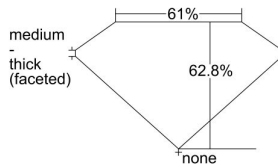

GIA®

FACSIMILE

GIA REPORT 3485763441

Verify this report at GIA.edu

GIA NATURAL DIAMOND DOSSIER®

March 07, 2024
GIA Report Number 3485763441
Shape and Cutting Style ..... Marquise Brilliant
Measurements ..... 8.21 x 4.12 x 2.59 mm

GRADING RESULTS

Carat Weight ..... 0.50 carat
Color Grade ..... D
Clarity Grade VS2

ADDITIONAL GRADING INFORMATION

Polish ..... Excellent
Symmetry ..... Very Good
Fluorescence ..... None
Clarity Characteristics..... Cloud, Crystal, Feather, Cavity
Inscription(s): GIA 3485763441

PROPORTIONS

Profile not to actual proportions

GRADING SCALES

GIA COLOR SCALE		GIA CLARITY SCALE	
COLORLESS	D	VERY VERY SLIGHTLY INCLUDED	FLAWLESS
	E		INTERNALLY FLAWLESS
	F		VVS₁
	G		VVS₂
	H		VS₁
	I		VS₂
	J		SI₁
	K		SI₂
	L		I₁
	M		I₂
NEAR COLORLESS	N	SLIGHTLY INCLUDED	I₃
	O		
	P		
	Q		
FAINT	R		
	S		
	T		
	U		
VERY LIGHT	V		
	W		
	X		
	Y		
LIGHT	Z