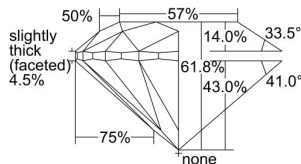

GIA®

FACSIMILE

GIA REPORT 3485609642

Verify this report at GIA.edu

GIA NATURAL DIAMOND DOSSIER®

February 19, 2024
GIA Report Number 3485609642
Shape and Cutting Style ..... Round Brilliant
Measurements ..... 4.82 - 4.85 x 2.99 mm

GRADING RESULTS

Carat Weight ..... 0.43 carat
Color Grade ..... G
Clarity Grade S11
Cut Grade ..... Excellent

ADDITIONAL GRADING INFORMATION

Polish ..... Excellent
Symmetry ..... Excellent
Fluorescence ..... Medium Blue
Clarity Characteristics ..... Crystal
Inscription(s): GIA 3485609642

PROPORTIONS

Profile to actual proportions

GRADING SCALES

GIA COLOR SCALE	GIA CLARITY SCALE	GIA CUT SCALE	
D	FLAWLESS	EXCELLENT	
E	INTERNALLY FLAWLESS		
F		VVS₁	VERY GOOD
G	VVS₂		
H	VS₁	GOOD	
I	VS₂		
J	S1₁	FAIR	
K	S1₂		
L	I₁	POOR	
M	I₂		
N	I₃		
O			
P			
Q			
R			
S			
T			
U			
V			
W			
X			
Y			
Z