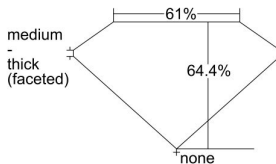

GIA®

FACSIMILE

GIA REPORT 3485498720

Verify this report at GIA.edu

GIA NATURAL DIAMOND DOSSIER®

February 06, 2024
GIA Report Number 3485498720
Shape and Cutting Style ..... Marquise Brilliant
Measurements ..... 8.63 x 4.58 x 2.95 mm

GRADING RESULTS

Carat Weight ..... 0.71 carat
Color Grade ..... G
Clarity Grade SI1

ADDITIONAL GRADING INFORMATION

Polish ..... Very Good
Symmetry ..... Very Good
Fluorescence ..... Strong Blue
Clarity Characteristics ..... Crystal
Inscription(s): GIA 3485498720

PROPORTIONS

Profile not to actual proportions

GRADING SCALES

GIA COLOR SCALE		GIA CLARITY SCALE			
COLORLESS	D	VERY VERY SLIGHTLY INCLUDED	FLAWLESS		
	E		INTERNALLY FLAWLESS		
	F	VERY SLIGHTLY INCLUDED	VVS₁		
	G		VVS₂		
	H		VS₁		
	NEAR COLORLESS	I	SLIGHTLY INCLUDED	VS₂	
		J		SI₁	
		FAINT	K	INCLUDED	SI₂
			L		I₁
			M		I₂
VERT LIGHT	N	LIGHT	I₃		
	O				
	P				
	Q				
	R				
	S				
	T				
LIGHT	U				
	V				
	W				
	X				
Y					
Z