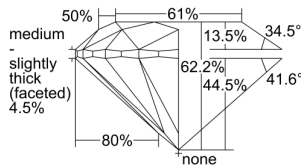

GIA®

FACSIMILE

GIA REPORT 3485453348

Verify this report at GIA.edu

GIA NATURAL DIAMOND DOSSIER®

January 31, 2024
GIA Report Number 3485453348
Shape and Cutting Style ..... Round Brilliant
Measurements ..... 5.76 - 5.80 x 3.60 mm

GRADING RESULTS

Carat Weight ..... 0.75 carat
Color Grade ..... E
Clarity Grade S11
Cut Grade ..... Excellent

ADDITIONAL GRADING INFORMATION

Polish ..... Excellent
Symmetry ..... Excellent
Fluorescence ..... None
Clarity Characteristics ..... Crystal, Knot, Cloud
Inspection(s): GIA 3485453348

PROPORTIONS

Profile to actual proportions