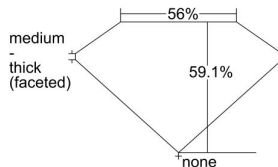

GIA®

FACSIMILE

GIA REPORT 3485420354

Verify this report at GIA.edu

GIA NATURAL DIAMOND DOSSIER®

January 25, 2024
GIA Report Number 3485420354
Shape and Cutting Style ..... Heart Brilliant
Measurements ..... 4.21 x 4.90 x 2.90 mm

GRADING RESULTS

Carat Weight ..... 0.35 carat
Color Grade ..... E
Clarity Grade VVS1

ADDITIONAL GRADING INFORMATION

Polish ..... Excellent
Symmetry ..... Excellent
Fluorescence ..... Medium Blue
Clarity Characteristics ..... Pinpoint
Inscription(s): GIA 3485420354

PROPORTIONS

Profile not to actual proportions

GRADING SCALES

GIA COLOR SCALE		GIA CLARITY SCALE		
COLORLESS	D	VERY VERY SLIGHTLY INCLUDED	FLAWLESS	
	E		INTERNALLY FLAWLESS	
	F		VVS₁	
	G		VVS₂	
	NEAR COLORLESS	H	VERY SLIGHTLY INCLUDED	VS₁
		I		VS₂
		J	SLIGHTLY INCLUDED	S₁
		K		S₂
		L		I₁
		M		I₂
FAINT	N	INCLUDED	I₃	
	O			
	P			
	Q			
	R			
	S			
VERT LIGHT	T			
	U			
	V			
	W			
	X			
	Y			
LIGHT	Z