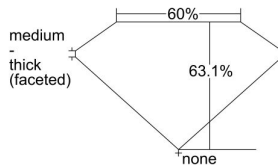

GIA®

FACSIMILE

GIA REPORT 3455883871

Verify this report at GIA.edu

GIA NATURAL DIAMOND DOSSIER®

February 22, 2023
GIA Report Number 3455883871
Shape and Cutting Style ..... Oval Brilliant
Measurements ..... 5.74 x 4.15 x 2.62 mm

GRADING RESULTS

Carat Weight ..... 0.40 carat
Color Grade I
Clarity Grade VVS1

ADDITIONAL GRADING INFORMATION

Polish ..... Very Good
Symmetry ..... Very Good
Fluorescence ..... None
Clarity Characteristics ..... Pinpoint, Feather
Inscription(s): GIA 3455883871

PROPORTIONS

Profile not to actual proportions

GRADING SCALES

GIA COLOR SCALE		GIA CLARITY SCALE	
COLORLESS	D	VERY VERY SLIGHTLY INCLUDED	FLAWLESS
	E		INTERNALLY FLAWLESS
	F		VVS₁
	G		VVS₂
	H		VS₁
	I		VS₂
	J		SI₁
	K		SI₂
	L		I₁
	M		I₂
NEAR COLORLESS	N	SLIGHTLY INCLUDED	I₃
	O		
	P		
	Q		
FAINT	R		
	S		
	T		
	U		
VERT LIGHT	V		
	W		
	X		
	Y		
LIGHT	Z