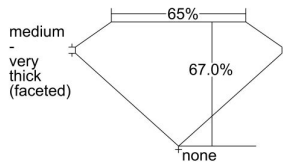

GIA®

FACSIMILE

GIA REPORT 3435791243

Verify this report at gia.edu

GIA NATURAL DIAMOND DOSSIER®

June 23, 2022
GIA Report Number 3435791243
Shape and Cutting Style ..... Cushion Modified Brilliant
Measurements ..... 4.91 x 4.88 x 3.27 mm

GRADING RESULTS

Carat Weight ..... 0.70 carat
Color Grade ..... D
Clarity Grade VS1

ADDITIONAL GRADING INFORMATION

Polish ..... Excellent
Symmetry ..... Excellent
Fluorescence ..... Strong Blue
Clarity Characteristics ..... Crystal
Inscription(s): GIA 3435791243

PROPORTIONS

Profile not to actual proportions

GRADING SCALES

GIA COLOR SCALE		GIA CLARITY SCALE	
COLORLESS	D	VERY VERY SLIGHTLY INCLUDED	FLAWLESS
	E		INTERNALLY FLAWLESS
	F		VVS₁
	G		VVS₂
	H		VS₁
	I		VS₂
	J		SI₁
	K		SI₂
	L		I₁
	M		I₂
NEAR COLORLESS	N	SLIGHTLY INCLUDED	I₃
	O		
	P		
	Q		
FAINT	R		
	S		
	T		
	U		
VERT LIGHT	V		
	W		
	X		
	Y		
LIGHT	Z