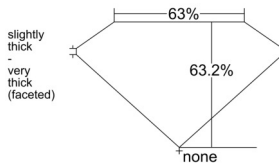

GIA®

FACSIMILE

GIA REPORT 2557289187

Verify this report at GIA.edu

GIA NATURAL DIAMOND DOSSIER®

May 19, 2026
GIA Report Number 2557289187
Shape and Cutting Style ..... Pear Brilliant
Measurements ..... 7.56 x 4.91 x 3.10 mm

GRADING RESULTS

Carat Weight ..... 0.70 carat
Color Grade ..... F
Clarity Grade VS1

ADDITIONAL GRADING INFORMATION

Polish ..... Excellent
Symmetry ..... Very Good
Fluorescence ..... None
Clarity Characteristics ..... Feather, Pinpoint, Cloud
Inscription(s): GIA 2557289187

PROPORTIONS

Profile not to actual proportions

GRADING SCALES

GIA COLOR SCALE		GIA CLARITY SCALE			
COLORLESS	D	VERY VERY SLIGHTLY INCLUDED	FLAWLESS		
	E		INTERNALLY FLAWLESS		
	F	VERY SLIGHTLY INCLUDED	VVS₁		
	G		VVS₂		
	H		VS₁		
	NEAR COLORLESS	I	SLIGHTLY INCLUDED	VS₂	
		J		SI₁	
		FAINT	K	INCLUDED	SI₂
			L		I₁
			M		I₂
VERT LIGHT	N	LIGHT	I₃		
	O				
	P				
	Q				
	R