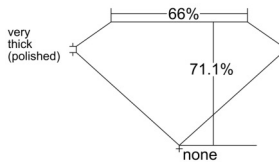

GIA®

FACSIMILE

GIA REPORT 2557241478

Verify this report at GIA.edu

GIA NATURAL DIAMOND DOSSIER®

May 12, 2026
GIA Report Number 2557241478
Shape and Cutting Style ..... **Cut-Cornered Rectangular Modified Brilliant**
Measurements ..... 5.97 x 4.58 x 3.26 mm

GRADING RESULTS

Carat Weight ..... 0.80 carat
Color Grade ..... G
Clarity Grade S11

ADDITIONAL GRADING INFORMATION

Polish ..... Excellent
Symmetry ..... Excellent
Fluorescence ..... Faint
Clarity Characteristics ..... Crystal, Feather
Inscription(s): GIA 2557241478

PROPORTIONS

Profile not to actual proportions

GRADING SCALES

GIA COLOR SCALE		GIA CLARITY SCALE			
COLORLESS	D	VERY VERY SLIGHTLY INCLUDED	FLAWLESS		
	E		INTERNALLY FLAWLESS		
	F	VERY SLIGHTLY INCLUDED	VVS₁		
	G		VVS₂		
	H		VS₁		
	NEAR COLORLESS	I	SLIGHTLY INCLUDED	VS₂	
		J		S1₁	
		FAINT	K	INCLUDED	S1₂
			L		I₁
			M		I₂
VERT LIGHT	N	INCLUDED	I₃		
	O				
	P				
	Q				
	R				
	S				
	T				
LIGHT	U				
	V				
	W				
	X				
Y					
Z