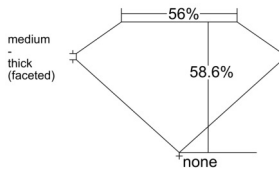

GIA®

FACSIMILE

GIA REPORT 2544751259

Verify this report at GIA.edu

GIA NATURAL DIAMOND DOSSIER®

March 06, 2026
GIA Report Number 2544751259
Shape and Cutting Style ..... Heart Brilliant
Measurements ..... 5.07 x 5.92 x 3.47 mm

GRADING RESULTS

Carat Weight ..... 0.60 carat
Color Grade I
Clarity Grade VVS1

ADDITIONAL GRADING INFORMATION

Polish ..... Excellent
Symmetry ..... Excellent
Fluorescence ..... None
Clarity Characteristics ..... Feather
Inscription(s): GIA 2544751259

PROPORTIONS

Profile not to actual proportions

GRADING SCALES

GIA COLOR SCALE		GIA CLARITY SCALE			
COLORLESS	D	VERY VERY SLIGHTLY INCLUDED	FLAWLESS		
	E		INTERNALLY FLAWLESS		
	F	VERY SLIGHTLY INCLUDED	VVS₁		
	G		VVS₂		
	H		VS₁		
	NEAR COLORLESS	I	SLIGHTLY INCLUDED	VS₂	
		J		SI₁	
		FAINT	K	INCLUDED	SI₂
			L		I₁
			M		I₂
VERY LIGHT			N	INCLUDED	I₃
			O		
			P		
	Q				
LIGHT	R				
	S				
	T				
	U				
	V				
	Z