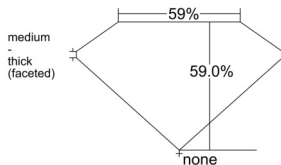

GIA®

FACSIMILE

GIA REPORT 2544616043

Verify this report at GIA.edu

GIA NATURAL DIAMOND DOSSIER®

February 11, 2026
GIA Report Number 2544616043
Shape and Cutting Style ..... Heart Brilliant
Measurements ..... 4.89 x 5.65 x 3.33 mm

GRADING RESULTS

Carat Weight ..... 0.53 carat
Color Grade ..... G
Clarity Grade VS2

ADDITIONAL GRADING INFORMATION

Polish ..... Excellent
Symmetry ..... Excellent
Fluorescence ..... None
Clarity Characteristics ..... Crystal, Cloud
Inscription(s): GIA 2544616043

PROPORTIONS

Profile not to actual proportions

GRADING SCALES

GIA COLOR SCALE		GIA CLARITY SCALE	
COLORLESS	D	VERY VERY SLIGHTLY INCLUDED	FLAWLESS
	E		INTERNALLY FLAWLESS
	F		VVS₁
	G		VVS₂
	H		VS₁
	I		VS₂
	J		SI₁
	K		SI₂
	L		I₁
	M		I₂
NEAR COLORLESS	N	SLIGHTLY INCLUDED	I₃
	O		
	P		
	Q		
FAINT	R		
	S		
	T		
	U		
VERT LIGHT	V		
	W		
	X		
	Y		
LIGHT	Z