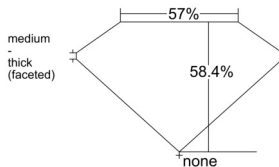

GIA®

FACSIMILE

GIA REPORT 2536952776

Verify this report at GIA.edu

GIA NATURAL DIAMOND DOSSIER®

November 10, 2025
GIA Report Number 2536952776
Shape and Cutting Style ..... Heart Brilliant
Measurements ..... 5.56 x 6.49 x 3.80 mm

GRADING RESULTS

Carat Weight ..... 0.81 carat
Color Grade ..... F
Clarity Grade SI1

ADDITIONAL GRADING INFORMATION

Polish ..... Excellent
Symmetry ..... Very Good
Fluorescence ..... None
Clarity Characteristics ..... Crystal
Inscription(s): GIA 2536952776

PROPORTIONS

Profile not to actual proportions

GRADING SCALES

GIA COLOR SCALE		GIA CLARITY SCALE			
COLORLESS	D	VERY VERY SLIGHTLY INCLUDED	FLAWLESS		
	E		INTERNALLY FLAWLESS		
	F	VERY SLIGHTLY INCLUDED	VVS₁		
	G		VVS₂		
	H		VS₁		
	NEAR COLORLESS	I	SLIGHTLY INCLUDED	VS₂	
		J		SI₁	
		FAINT	K	INCLUDED	SI₂
			L		I₁
			M		I₂
VERT LIGHT	N	INCLUDED	I₃		
	O				
	P				
	Q				
	R				
LIGHT	S				
	T				
	U				
	V				
	W				
	X				
	Y				
	Z