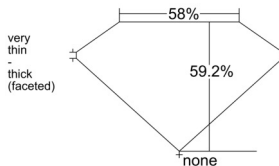

GIA®

FACSIMILE

GIA REPORT 2514189092

Verify this report at GIA.edu

GIA NATURAL DIAMOND DOSSIER®

January 16, 2025
GIA Report Number 2514189092
Shape and Cutting Style ..... Heart Brilliant
Measurements ..... 5.27 x 6.17 x 3.65 mm

GRADING RESULTS

Carat Weight ..... 0.70 carat
Color Grade ..... F
Clarity Grade S11

ADDITIONAL GRADING INFORMATION

Polish ..... Excellent
Symmetry ..... Very Good
Fluorescence ..... Faint
Clarity Characteristics ..... Crystal, Feather
Inscription(s): GIA 2514189092

PROPORTIONS

Profile not to actual proportions

GRADING SCALES

GIA COLOR SCALE		GIA CLARITY SCALE			
COLORLESS	D	VERY VERY SLIGHTLY INCLUDED	FLAWLESS		
	E		INTERNALLY FLAWLESS		
	F	VERY SLIGHTLY INCLUDED	VVS₁		
	G		VVS₂		
	H		VS₁		
	NEAR COLORLESS	I	SLIGHTLY INCLUDED	VS₂	
		J		S1₁	
		FAINT	K	INCLUDED	S1₂
			L		I₁
			M		I₂
VERT LIGHT	N	INCLUDED	I₃		
	O				
	P				
	Q				
	R				
LIGHT	S				
	T				
	U				
	V				
	W				
	X				
Y					
Z