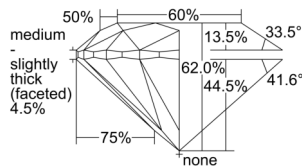

GIA®

FACSIMILE

GIA REPORT 2507375904

Verify this report at GIA.edu

GIA NATURAL DIAMOND DOSSIER®

September 09, 2024
GIA Report Number 2507375904
Shape and Cutting Style ..... Round Brilliant
Measurements ..... 5.06 - 5.09 x 3.15 mm

GRADING RESULTS

Carat Weight ..... 0.50 carat
Color Grade ..... H
Clarity Grade VVS1
Cut Grade ..... Excellent

ADDITIONAL GRADING INFORMATION

Polish ..... Excellent
Symmetry ..... Excellent
Fluorescence ..... Medium Blue
Clarity Characteristics..... Pinpoint, Indented Natural, Feather
Inscription(s): GIA 2507375904

PROPORTIONS

Profile to actual proportions

GRADING SCALES

GIA COLOR SCALE	GIA CLARITY SCALE	GIA CUT SCALE	
D	FLAWLESS	EXCELLENT	
E	INTERNALLY FLAWLESS		
F		VVS₁	VERY GOOD
G	VVS₂		
H	VS₁	GOOD	
I	VS₂		
J	SI₁	FAIR	
K	SI₂		
L	I₁	POOR	
M			
N			
O	I₂		
P			
Q			
R	I₃		
S			
T			
U			
V			
W			
X			
Y			
Z