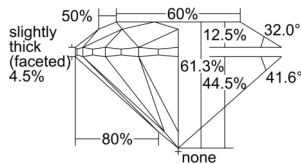

GIA®

FACSIMILE

GIA REPORT 2507179043

Verify this report at GIA.edu

GIA NATURAL DIAMOND DOSSIER®

August 12, 2024
GIA Report Number 2507179043
Shape and Cutting Style ..... Round Brilliant
Measurements ..... 4.86 - 4.90 x 2.99 mm

GRADING RESULTS

Carat Weight ..... 0.44 carat
Color Grade ..... F
Clarity Grade SI2
Cut Grade ..... Excellent

ADDITIONAL GRADING INFORMATION

Polish ..... Excellent
Symmetry ..... Excellent
Fluorescence ..... None
Clarity Characteristics ..... Cloud, Crystal, Knot
Inspection(s): GIA 2507179043

PROPORTIONS

Profile to actual proportions

GRADING SCALES

GIA COLOR SCALE	GIA CLARITY SCALE	GIA CUT SCALE	
D	FLAWLESS	EXCELLENT	
E	INTERNALLY FLAWLESS		
F		VVS₁	VERY GOOD
G	VVS₂		
H	VS₁	GOOD	
I	VS₂		
J	SI₁	FAIR	
K	SI₂		
L	I₁	POOR	
M	I₂		
N	I₃		
O			
P			
Q			
R			
S			
T			
U			
V			
W			
X			
Y			
Z