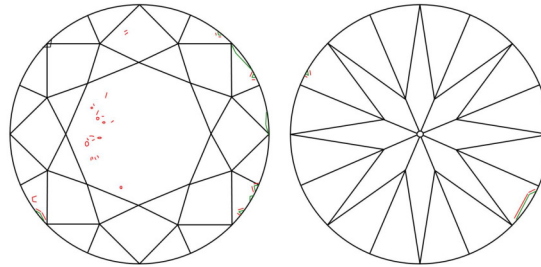

GIA NATURAL DIAMOND GRADING REPORT

August 05, 2024  
 GIA Report Number ..... 2507108600  
 Shape and Cutting Style ..... Round Brilliant  
 Measurements ..... 6.06 - 6.11 x 4.02 mm

GRADING RESULTS

Carat Weight ..... 1.00 carat  
 Color Grade ..... F  
 Clarity Grade ..... VS2  
 Cut Grade ..... Good

PROPORTIONS

Profile to actual proportions

CLARITY CHARACTERISTICS

KEY TO SYMBOLS\*

- Crystal
- ◌ Cloud
- ~ Feather
- ◌ Indented Natural
- \\ Needle
- △ Natural
- △ Extra Facet

\* Red symbols denote internal characteristics (inclusions). Green or black symbols denote external characteristics (blemishes). Diagram is an approximate representation of the diamond, and symbols shown indicate type, position, and approximate size of clarity characteristics. All clarity characteristics may not be shown. Details of finish are not shown.