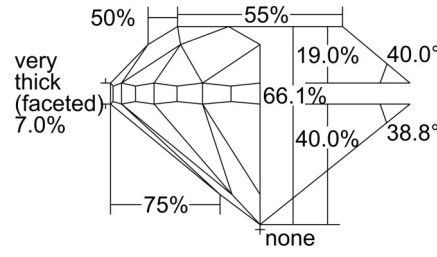

GIA NATURAL DIAMOND GRADING REPORT

August 05, 2024  
 GIA Report Number ..... 2507108600  
 Shape and Cutting Style ..... Round Brilliant  
 Measurements ..... 6.06 - 6.11 x 4.02 mm

GRADING RESULTS

Carat Weight ..... 1.00 carat  
 Color Grade ..... F  
 Clarity Grade ..... VS2  
 Cut Grade ..... Good

PROPORTIONS

Profile to actual proportions

CLARITY CHARACTERISTICS

KEY TO SYMBOLS\*

- Crystal
- ◌ Cloud
- ~ Feather
- ◌ Indented Natural
- \\ Needle
- △ Natural
- △ Extra Facet

\* Red symbols denote internal characteristics (inclusions). Green or black symbols denote external characteristics (blemishes). Diagram is an approximate representation of the diamond, and symbols shown indicate type, position, and approximate size of clarity characteristics. All clarity characteristics may not be shown. Details of finish are not shown.