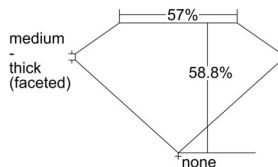

GIA®

FACSIMILE

GIA REPORT 2506346823

Verify this report at GIA.edu

GIA NATURAL DIAMOND DOSSIER®

September 05, 2024
GIA Report Number 2506346823
Shape and Cutting Style ..... Heart Brilliant
Measurements ..... 5.88 x 6.76 x 3.98 mm

GRADING RESULTS

Carat Weight ..... 0.94 carat
Color Grade ..... E
Clarity Grade ..... Internally Flawless

ADDITIONAL GRADING INFORMATION

Polish ..... Excellent
Symmetry ..... Very Good
Fluorescence ..... Strong Blue
Clarity Characteristics ..... Minor Details of Polish
Inspection(s): GIA 2506346823

PROPORTIONS

Profile not to actual proportions

GRADING SCALES

GIA COLOR SCALE		GIA CLARITY SCALE			
COLORLESS	D	VERY VERY SLIGHTLY INCLUDED	FLAWLESS		
	E		INTERNALLY FLAWLESS		
	F		VVS₁		
	NEAR COLORLESS	G	VERY SLIGHTLY INCLUDED	VVS₂	
		H		VS₁	
		FANT	I	SLIGHTLY INCLUDED	VS₂
			J		SI₁
	LIGHT	K	INCLUDED	SI₂	
		L		I₁	
		M		I₂	
N		NOT GRADED	I₃		
O					
P					
Q					
R					
S					
T					
U					
V					
W					
X					
Y					
Z