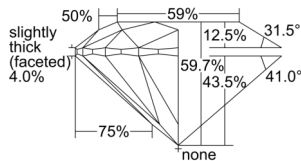

GIA®

FACSIMILE

GIA REPORT 2506332864

Verify this report at GIA.edu

GIA NATURAL DIAMOND DOSSIER®

September 02, 2024
GIA Report Number 2506332864
Shape and Cutting Style ..... Round Brilliant
Measurements ..... 4.18 - 4.21 x 2.50 mm

GRADING RESULTS

Carat Weight ..... 0.27 carat
Color Grade ..... D
Clarity Grade VS2
Cut Grade ..... Excellent

ADDITIONAL GRADING INFORMATION

Polish ..... Excellent
Symmetry ..... Excellent
Fluorescence ..... Medium Blue
Clarity Characteristics ..... Crystal
Inscription(s): GIA 2506332864

PROPORTIONS

Profile to actual proportions

GRADING SCALES

GIA COLOR SCALE	GIA CLARITY SCALE	GIA CUT SCALE	
D	FLAWLESS	EXCELLENT	
E	INTERNALLY FLAWLESS		
F		VVS₁	VERY GOOD
G	VVS₂		
H	VS₁	GOOD	
I	VS₂		
J	SI₁	FAIR	
K	SI₂		
L	I₁	POOR	
M	I₂		
N	I₃		
O			
P			
Q			
R			
S			
T			
U			
V			
W			
X			
Y			
Z