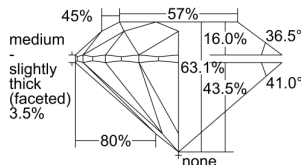

GIA®

FACSIMILE

GIA REPORT 2498897676

Verify this report at GIA.edu

GIA NATURAL DIAMOND DOSSIER®

July 12, 2024
GIA Report Number 2498897676
Shape and Cutting Style ..... Round Brilliant
Measurements ..... 5.90 - 5.94 x 3.73 mm

GRADING RESULTS

Carat Weight ..... 0.81 carat
Color Grade ..... E
Clarity Grade S11
Cut Grade ..... Excellent

ADDITIONAL GRADING INFORMATION

Polish ..... Excellent
Symmetry ..... Excellent
Fluorescence ..... Faint
Clarity Characteristics ..... Internal Graining, Crystal
Inscription(s): GIA 2498897676

PROPORTIONS

Profile to actual proportions