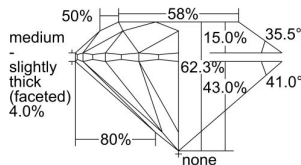

GIA®

FACSIMILE

GIA REPORT 2498769342

Verify this report at GIA.edu

GIA NATURAL DIAMOND DOSSIER®

June 27, 2024
GIA Report Number 2498769342
Shape and Cutting Style ..... Round Brilliant
Measurements ..... 4.68 - 4.71 x 2.93 mm

GRADING RESULTS

Carat Weight ..... 0.40 carat
Color Grade ..... D
Clarity Grade S11
Cut Grade ..... Excellent

ADDITIONAL GRADING INFORMATION

Polish ..... Excellent
Symmetry ..... Excellent
Fluorescence ..... Faint
Clarity Characteristics ..... Feather, Crystal
Inscription(s): GIA 2498769342

PROPORTIONS

Profile to actual proportions

GRADING SCALES

GIA COLOR SCALE	GIA CLARITY SCALE	GIA CUT SCALE	
D	FLAWLESS	EXCELLENT	
E	INTERNALLY FLAWLESS		
F		VVS₁	VERY GOOD
G	VVS₂		
H	VS₁	GOOD	
I	VS₂		
J	S1₁	FAIR	
K	S1₂		
L	I₁	POOR	
M	I₂		
N	I₃		
O			
P			
Q			
R			
S			
T			
U			
V			
W			
X			
Y			
Z