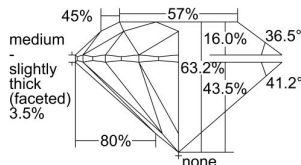

GIA®

FACSIMILE

GIA REPORT 2498413034

Verify this report at GIA.edu

GIA NATURAL DIAMOND DOSSIER®

May 22, 2024
GIA Report Number 2498413034
Shape and Cutting Style ..... Round Brilliant
Measurements ..... 4.67 - 4.70 x 2.97 mm

GRADING RESULTS

Carat Weight ..... 0.40 carat
Color Grade ..... F
Clarity Grade S11
Cut Grade ..... Excellent

ADDITIONAL GRADING INFORMATION

Polish ..... Excellent
Symmetry ..... Excellent
Fluorescence ..... Strong Blue
Clarity Characteristics ..... Crystal
Inscription(s): GIA 2498413034

PROPORTIONS

Profile to actual proportions