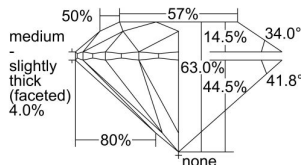

GIA®

FACSIMILE

GIA REPORT 2498292384

Verify this report at GIA.edu

GIA NATURAL DIAMOND DOSSIER®

May 07, 2024
GIA Report Number 2498292384
Shape and Cutting Style ..... Round Brilliant
Measurements ..... 4.71 - 4.74 x 2.98 mm

GRADING RESULTS

Carat Weight ..... 0.41 carat
Color Grade I
Clarity Grade S11
Cut Grade ..... Excellent

ADDITIONAL GRADING INFORMATION

Polish ..... Excellent
Symmetry ..... Excellent
Fluorescence ..... Faint
Clarity Characteristics ..... Crystal
Inscription(s): GIA 2498292384

PROPORTIONS

Profile to actual proportions

GRADING SCALES

GIA COLOR SCALE	GIA CLARITY SCALE	GIA CUT SCALE	
D	FLAWLESS	EXCELLENT	
E	INTERNALLY FLAWLESS		
F		VVS₁	VERY GOOD
G	VVS₂		
H	VS₁	GOOD	
I	VS₂		
J	S1₁	FAIR	
K	S1₂		
L	I₁	POOR	
M	I₂		
N	I₃		
O			
P			
Q			
R			
S			
T			
U			
V			
W			
X			
Y			
Z