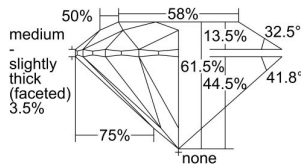

GIA®

FACSIMILE

GIA REPORT 2498177426

Verify this report at GIA.edu

GIA NATURAL DIAMOND DOSSIER®

April 24, 2024
GIA Report Number 2498177426
Shape and Cutting Style ..... Round Brilliant
Measurements ..... 4.41 - 4.44 x 2.72 mm

GRADING RESULTS

Carat Weight ..... 0.32 carat
Color Grade ..... F
Clarity Grade VS2
Cut Grade ..... Excellent

ADDITIONAL GRADING INFORMATION

Polish ..... Excellent
Symmetry ..... Excellent
Fluorescence ..... None
Clarity Characteristics ..... Cloud, Feather
Inscription(s): GIA 2498177426

PROPORTIONS

Profile to actual proportions

GRADING SCALES

GIA COLOR SCALE	GIA CLARITY SCALE	GIA CUT SCALE	
D	FLAWLESS	EXCELLENT	
E	INTERNALLY FLAWLESS		
F		VVS₁	VERY GOOD
G	VVS₂		
H	VS₁	GOOD	
I	VS₂		
J	SI₁	FAIR	
K	SI₂		
L	I₁	POOR	
M			
N	I₂		
O			
P	I₃		
Q			
R			
S			
T			
U			
V			
W			
X			
Y			
Z