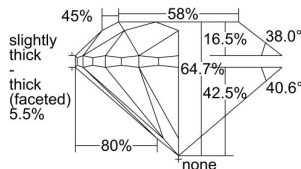

GIA®

FACSIMILE

GIA REPORT 2498157412

Verify this report at GIA.edu

GIA NATURAL DIAMOND DOSSIER®

April 25, 2024
GIA Report Number 2498157412
Shape and Cutting Style ..... Round Brilliant
Measurements ..... 4.92 - 4.97 x 3.20 mm

GRADING RESULTS

Carat Weight ..... 0.50 carat
Color Grade ..... E
Clarity Grade S11
Cut Grade ..... Very Good

ADDITIONAL GRADING INFORMATION

Polish ..... Excellent
Symmetry ..... Very Good
Fluorescence ..... Faint
Clarity Characteristics ..... Crystal
Inscription(s): GIA 2498157412

PROPORTIONS

GRADING SCALES

GIA COLOR SCALE	GIA CLARITY SCALE	GIA CUT SCALE	
D	FLAWLESS	EXCELLENT	
E	INTERNALLY FLAWLESS		
F		VVS₁	VERY GOOD
G	VVS₂		
H	VS₁	GOOD	
I	VS₂		
J	S1₁	FAIR	
K	S1₂		
L	I₁	POOR	
M	I₂		
N	I₃		
O			
P			
Q			
R			
S			
T			
U			
V			
W			
X			
Y			
Z