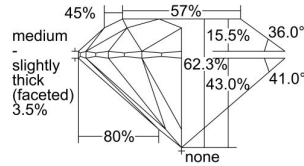

GIA®

FACSIMILE

GIA REPORT 2498145432

Verify this report at gia.edu

GIA NATURAL DIAMOND DOSSIER®

April 24, 2024
GIA Report Number 2498145432
Shape and Cutting Style ..... Round Brilliant
Measurements ..... 5.14 - 5.16 x 3.21 mm

GRADING RESULTS

Carat Weight ..... 0.52 carat
Color Grade ..... G
Clarity Grade S11
Cut Grade ..... Excellent

ADDITIONAL GRADING INFORMATION

Polish ..... Excellent
Symmetry ..... Excellent
Fluorescence ..... None
Clarity Characteristics ..... Crystal, Cloud
Inscription(s): GIA 2498145432

PROPORTIONS

Profile to actual proportions