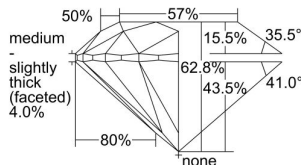

GIA®

FACSIMILE

GIA REPORT 2498068859

Verify this report at GIA.edu

GIA NATURAL DIAMOND DOSSIER®

April 23, 2024
GIA Report Number **2498068859**
Shape and Cutting Style ..... **Round Brilliant**
Measurements ..... **4.78 - 4.80 x 3.01 mm**

GRADING RESULTS

Carat Weight ..... **0.43 carat**
Color Grade ..... **D**
Clarity Grade **S11**
Cut Grade ..... **Excellent**

ADDITIONAL GRADING INFORMATION

Polish ..... **Excellent**
Symmetry ..... **Excellent**
Fluorescence ..... **None**
Clarity Characteristics ..... **Crystal, Cloud**
Inscription(s): **GIA 2498068859**

PROPORTIONS

Profile to actual proportions