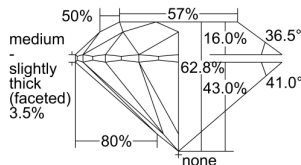

GIA®

FACSIMILE

GIA REPORT 2497982547

Verify this report at GIA.edu

GIA NATURAL DIAMOND DOSSIER®

July 24, 2024
GIA Report Number 2497982547
Shape and Cutting Style ..... Round Brilliant
Measurements ..... 4.26 - 4.30 x 2.69 mm

GRADING RESULTS

Carat Weight ..... 0.30 carat
Color Grade ..... D
Clarity Grade VS1
Cut Grade ..... Excellent

ADDITIONAL GRADING INFORMATION

Polish ..... Excellent
Symmetry ..... Very Good
Fluorescence ..... Faint
Clarity Characteristics ..... Crystal, Needle, Pinpoint
Inscription(s): GIA 2497982547

PROPORTIONS

Profile to actual proportions

GRADING SCALES

GIA COLOR SCALE

COLORLESS	D
	E
	F
	G
	H
	I
	J
NEAR COLORLESS	K
	L
Faint	M
	N
	O
	P
	Q
	R
	S
	T
	U
	V
	W
	X
	Y
Light	Z

GIA CLARITY SCALE

VERY VERY SLIGHTLY INCLUDED	FLAWLESS
	INTERNALLY FLAWLESS
VERY SLIGHTLY INCLUDED	VVS₁
	VVS₂
SLIGHTLY INCLUDED	VS₁
	VS₂
INCLUDED	SI₁
	SI₂
	I₁
	I₂
	I₃

GIA CUT SCALE

EXCELLENT
VERY GOOD
GOOD
FAIR
POOR