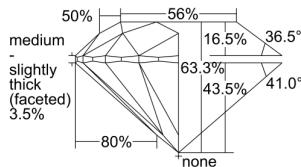

GIA®

FACSIMILE

GIA REPORT 2497919638

Verify this report at GIA.edu

GIA NATURAL DIAMOND DOSSIER®

July 15, 2024
GIA Report Number 2497919638
Shape and Cutting Style ..... Round Brilliant
Measurements ..... 4.66 - 4.69 x 2.96 mm

GRADING RESULTS

Carat Weight ..... 0.40 carat
Color Grade ..... G
Clarity Grade S11
Cut Grade ..... Excellent

ADDITIONAL GRADING INFORMATION

Polish ..... Excellent
Symmetry ..... Excellent
Fluorescence ..... None
Clarity Characteristics ..... Crystal
Inscription(s): GIA 2497919638

PROPORTIONS

Profile to actual proportions