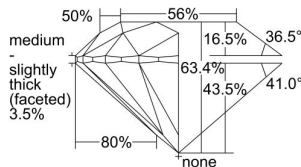

GIA®

FACSIMILE

GIA REPORT 2497916833

Verify this report at GIA.edu

GIA NATURAL DIAMOND DOSSIER®

July 15, 2024
GIA Report Number 2497916833
Shape and Cutting Style ..... Round Brilliant
Measurements ..... 5.74 - 5.79 x 3.65 mm

GRADING RESULTS

Carat Weight ..... 0.75 carat
Color Grade ..... D
Clarity Grade VS2
Cut Grade ..... Excellent

ADDITIONAL GRADING INFORMATION

Polish ..... Excellent
Symmetry ..... Excellent
Fluorescence ..... Medium Blue
Clarity Characteristics ..... Crystal
Inscription(s): GIA 2497916833

PROPORTIONS

Profile to actual proportions

GRADING SCALES

GIA COLOR SCALE	GIA CLARITY SCALE	GIA CUT SCALE
COLOURLESS	FLAWLESS	EXCELLENT
D	INTERNALLY FLAWLESS	
E	VVS₁	VERY GOOD
F		
G	VS₁	GOOD
H		
I	SI₁	FAIR
J		
K	I₁	POOR
L		
M	I₂	
N		
O	I₃	
P		
Q		
R		
S		
T		
U		
V		
W		
X		
Y		
Z