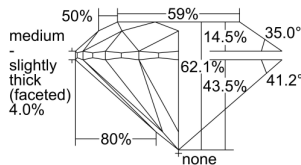

GIA®

FACSIMILE

GIA REPORT 2497901607

Verify this report at GIA.edu

GIA NATURAL DIAMOND DOSSIER®

July 15, 2024
GIA Report Number **2497901607**
Shape and Cutting Style ..... **Round Brilliant**
Measurements ..... **5.16 - 5.18 x 3.21 mm**

GRADING RESULTS

Carat Weight ..... **0.53 carat**
Color Grade ..... **G**
Clarity Grade **S11**
Cut Grade ..... **Excellent**

ADDITIONAL GRADING INFORMATION

Polish ..... **Excellent**
Symmetry ..... **Excellent**
Fluorescence ..... **None**
Clarity Characteristics ..... **Cloud**
Inscription(s): **GIA 2497901607**

PROPORTIONS

Profile to actual proportions