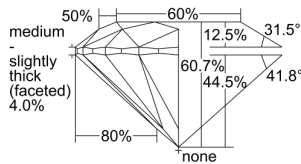

GIA®

FACSIMILE

GIA REPORT 2497898372

Verify this report at GIA.edu

GIA NATURAL DIAMOND DOSSIER®

July 11, 2024
GIA Report Number **2497898372**
Shape and Cutting Style ..... **Round Brilliant**
Measurements ..... **4.44 - 4.45 x 2.70 mm**

GRADING RESULTS

Carat Weight ..... **0.32 carat**
Color Grade ..... **E**
Clarity Grade **VS2**
Cut Grade ..... **Excellent**

ADDITIONAL GRADING INFORMATION

Polish ..... **Excellent**
Symmetry ..... **Excellent**
Fluorescence ..... **Faint**
Clarity Characteristics ..... **Cloud**
Inscription(s): **GIA 2497898372**

PROPORTIONS

Profile to actual proportions

GRADING SCALES

GIA COLOR SCALE	GIA CLARITY SCALE	GIA CUT SCALE
D	FLAWLESS	EXCELLENT
E	FLAWLESS	
F	INTERNALLY FLAWLESS	VERY GOOD
G	VVS₁	
H	VVS₂	GOOD
I	VS₁	
J	VS₂	FAIR
K	SI₁	
L	SI₂	POOR
M	I₁	
N	I₂	
O	I₃	
P		
Q		
R		
S		
T		
U		
V		
W		
X		
Y		
Z