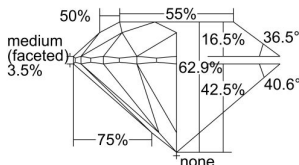

GIA®

FACSIMILE

GIA REPORT 2497598927

Verify this report at GIA.edu

GIA NATURAL DIAMOND DOSSIER®

June 07, 2024
GIA Report Number 2497598927
Shape and Cutting Style ..... Round Brilliant
Measurements ..... 5.12 - 5.15 x 3.23 mm

GRADING RESULTS

Carat Weight ..... 0.52 carat
Color Grade ..... F
Clarity Grade VS1
Cut Grade ..... Excellent

ADDITIONAL GRADING INFORMATION

Polish ..... Excellent
Symmetry ..... Excellent
Fluorescence ..... Medium Blue
Clarity Characteristics ..... Crystal
Inscription(s): GIA 2497598927

PROPORTIONS

Profile to actual proportions

GRADING SCALES

GIA COLOR SCALE	GIA CLARITY SCALE	GIA CUT SCALE	
D	FLAWLESS	EXCELLENT	
E	INTERNALLY FLAWLESS		
F		VVS₁	VERY GOOD
G	VVS₂		
H	VS₁	GOOD	
I	VS₂		
J	SI₁	FAIR	
K	SI₂		
L	I₁	POOR	
M	I₂		
N	I₃		
O			
P			
Q			
R			
S			
T			
U			
V			
W			
X			
Y			
Z