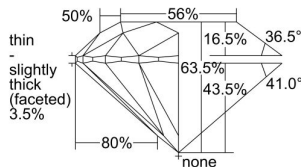

GIA®

FACSIMILE

GIA REPORT 2497399982

Verify this report at GIA.edu

GIA NATURAL DIAMOND DOSSIER®

May 17, 2024
GIA Report Number **2497399982**
Shape and Cutting Style ..... **Round Brilliant**
Measurements ..... **5.33 - 5.37 x 3.40 mm**

GRADING RESULTS

Carat Weight ..... **0.60 carat**
Color Grade ..... **D**
Clarity Grade **S12**
Cut Grade ..... **Excellent**

ADDITIONAL GRADING INFORMATION

Polish ..... **Excellent**
Symmetry ..... **Excellent**
Fluorescence ..... **Strong Blue**
Clarity Characteristics ..... **Cloud**
Inscription(s): **GIA 2497399982**

PROPORTIONS

Profile to actual proportions