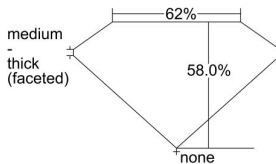

GIA®

FACSIMILE

GIA REPORT 2497240121

Verify this report at GIA.edu

GIA NATURAL DIAMOND DOSSIER®

May 02, 2024
GIA Report Number 2497240121
Shape and Cutting Style ..... Heart Brilliant
Measurements ..... 4.06 x 4.70 x 2.73 mm

GRADING RESULTS

Carat Weight ..... 0.30 carat
Color Grade ..... H
Clarity Grade VS1

ADDITIONAL GRADING INFORMATION

Polish ..... Excellent
Symmetry ..... Excellent
Fluorescence ..... None
Clarity Characteristics..... Twinning Wisp, Cloud, Pinpoint
Inscription(s): GIA 2497240121

PROPORTIONS

Profile not to actual proportions

GRADING SCALES

GIA COLOR SCALE		GIA CLARITY SCALE	
COLORLESS	D	VERY VERY SLIGHTLY INCLUDED	FLAWLESS
	E		INTERNALLY FLAWLESS
	F		VVS₁
	G		VVS₂
	H		VS₁
	I		VS₂
	J		SI₁
	K		SI₂
	L		I₁
	M		I₂
NEAR COLORLESS	N	SLIGHTLY INCLUDED	I₃
	O		
	P		
	Q		
FAINT	R		
	S		
	T		
	U		
VERT LIGHT	V		
	W		
	X		
	Y		
LIGHT	Z