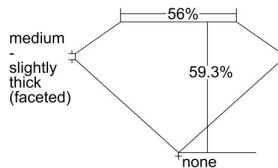

GIA®

FACSIMILE

GIA REPORT 2497237725

Verify this report at GIA.edu

GIA NATURAL DIAMOND DOSSIER®

May 02, 2024
GIA Report Number 2497237725
Shape and Cutting Style ..... Heart Brilliant
Measurements ..... 4.42 x 5.12 x 3.03 mm

GRADING RESULTS

Carat Weight ..... 0.41 carat
Color Grade ..... E
Clarity Grade ..... Internally Flawless

ADDITIONAL GRADING INFORMATION

Polish ..... Excellent
Symmetry ..... Excellent
Fluorescence ..... Medium Blue
Clarity Characteristics ..... Minor Details of Polish
Inscription(s): GIA 2497237725

PROPORTIONS

Profile not to actual proportions

GRADING SCALES

GIA COLOR SCALE		GIA CLARITY SCALE			
COLORLESS	D	VERY VERY SLIGHTLY INCLUDED	FLAWLESS		
	E		INTERNALLY FLAWLESS		
	F	VERY SLIGHTLY INCLUDED	VVS₁		
	G		VVS₂		
	H		VS₁		
	NEAR COLORLESS	I	VERY SLIGHTLY INCLUDED	VS₂	
		J		SI₁	
		FAINT	K	SLIGHTLY INCLUDED	SI₂
			L		I₁
			M		I₂
VERT LIGHT	N	INCLUDED	I₃		
	O				
	P				
	Q				
	R				
LIGHT	S				
	T				
	U				
	V				
	W				
	X				
	Y				
	Z