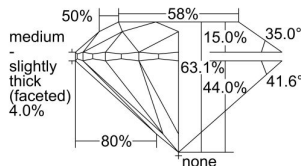

GIA®

FACSIMILE

GIA REPORT 2497226529

Verify this report at GIA.edu

GIA NATURAL DIAMOND DOSSIER®

May 13, 2024
GIA Report Number 2497226529
Shape and Cutting Style ..... Round Brilliant
Measurements ..... 4.67 - 4.70 x 2.95 mm

GRADING RESULTS

Carat Weight ..... 0.40 carat
Color Grade ..... G
Clarity Grade S11
Cut Grade ..... Excellent

ADDITIONAL GRADING INFORMATION

Polish ..... Excellent
Symmetry ..... Excellent
Fluorescence ..... None
Clarity Characteristics ..... Crystal, Cloud
Inscription(s): GIA 2497226529

PROPORTIONS

Profile to actual proportions

GRADING SCALES

GIA COLOR SCALE	GIA CLARITY SCALE	GIA CUT SCALE	
D	FLAWLESS	EXCELLENT	
E	INTERNALLY FLAWLESS		
F		VVS₁	VERY GOOD
G	VVS₂		
H	VS₁	GOOD	
I	VS₂		
J	S1₁	FAIR	
K	S1₂		
L	I₁	POOR	
M	I₂		
N	I₃		
O			
P			
Q			
R			
S			
T			
U			
V			
W			
X			
Y			
Z